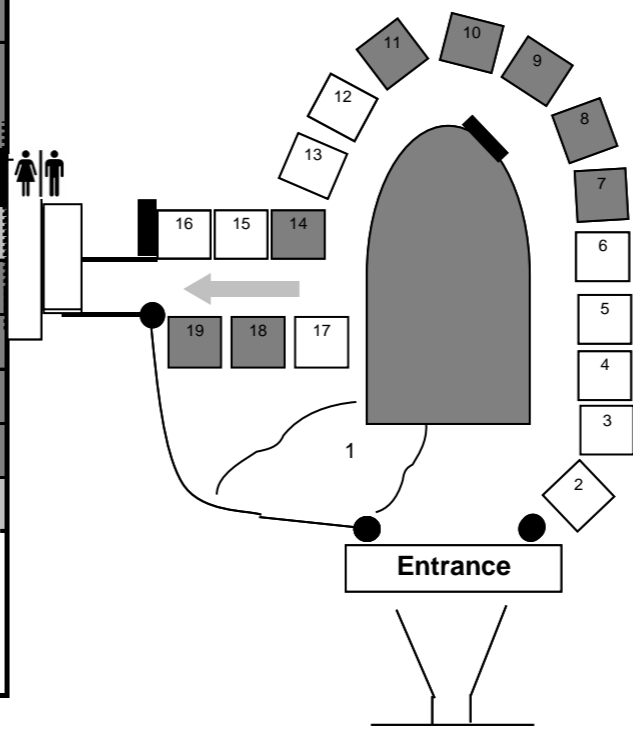

Booth Prices	
Outside 10 x 10	\$675
Inside 10 x 10	\$775
L Shaped Booth Space	\$1,700
Corner	add \$100

* Floor Plan Subject to Change