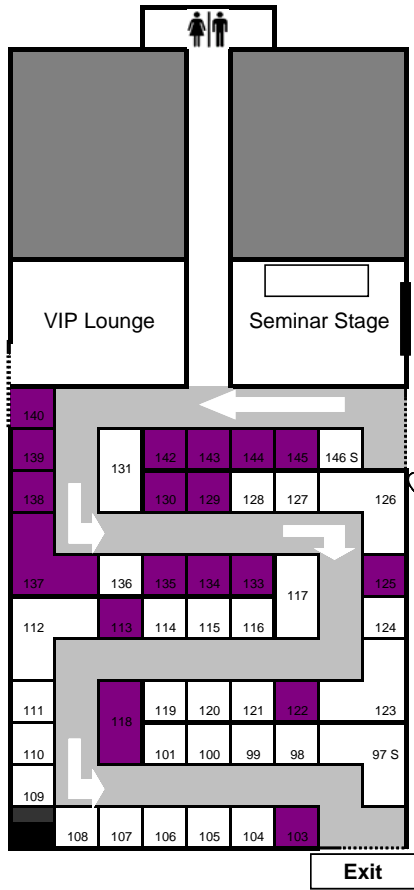

November 8 & 9 at the Paso Event Center

- Outside booths:
 10x10: \$575
 10x20: \$1100
- Inside booths:
 10x10: \$675
 10x20: \$1300
 * corner = +\$100
 L booths: \$1500
 S sponsorship booths

* Floor Plan Subject to Change