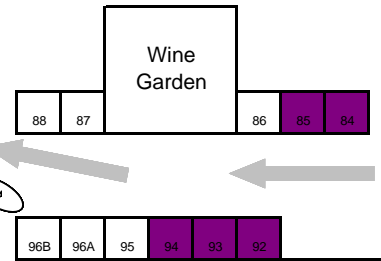

November 8 & 9 at the Paso Event Center

- Outside booths:
 10x10: \$575
 10x20: \$1100
- Inside booths:
 10x10: \$675
 10x20: \$1300
 * corner = +\$100
 L booths: \$1500
 S sponsorship booths

* Floor Plan Subject to Change