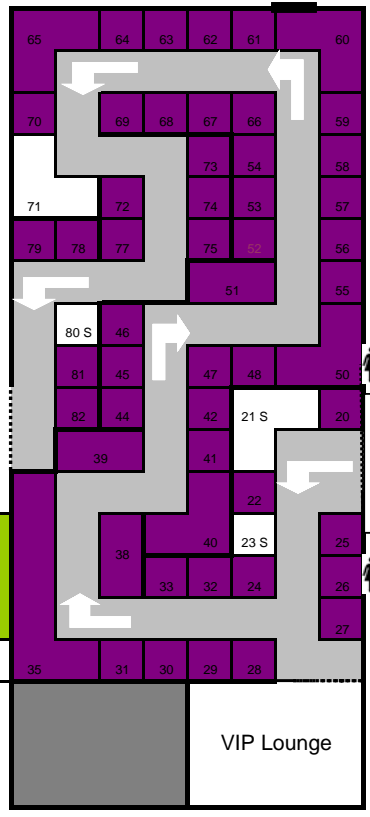

November 8 & 9 at the Paso Event Center

- Outside booths:
 10x10: \$575
 10x20: \$1100
- Inside booths:
 10x10: \$675
 10x20: \$1300
 * corner = +\$100
 L booths: \$1500
 S sponsorship booths

* Floor Plan Subject to Change