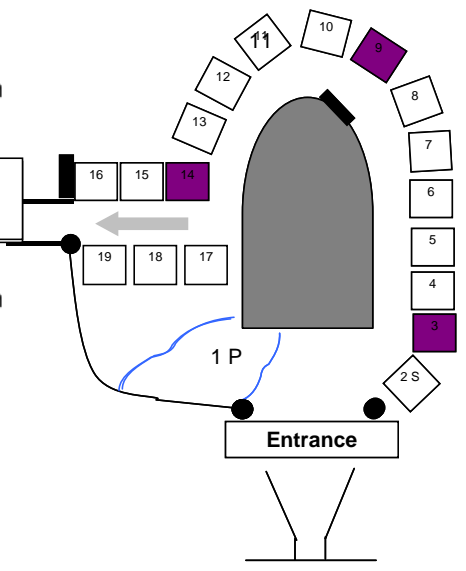

November 8 & 9 at the Paso Event Center

- Outside booths:
 10x10: \$575
 10x20: \$1100
- Inside booths:
 10x10: \$675
 10x20: \$1300
 * corner = +\$100
 L booths: \$1500
 S sponsorship booths

* Floor Plan Subject to Change