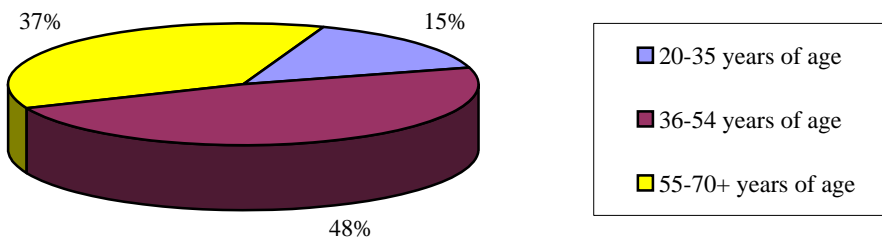

Attendee Location

67% of attendees are from San Luis Obispo & Five Cities

Average Annual Income

82% of attendees have an annual income over \$50,000.

Average Attendee Age

85% of attendees are over 36 years of age.