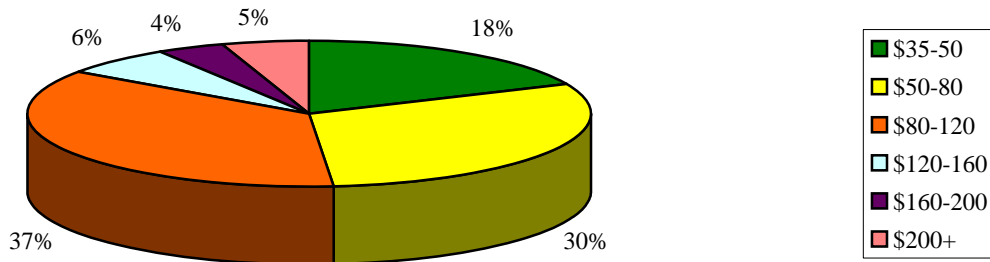

Attendee Location

67% of attendees are from San Luis Obispo & Five Cities

Average Annual Income

82% of attendees have an annual income over \$50,000.

Average Attendee Age

85% of attendees are over 36 years of age.