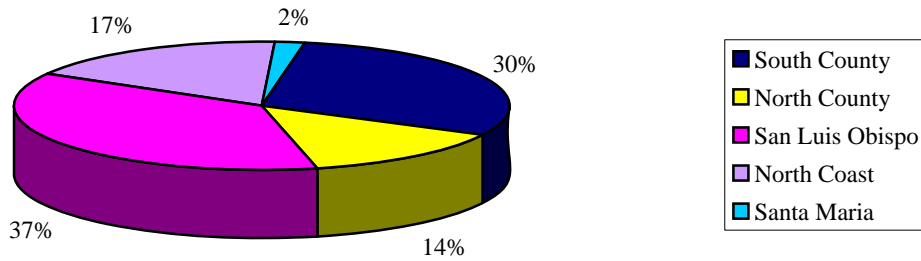

Attendee Location

67% of attendees are from San Luis Obispo & Five Cities

Average Annual Income

82% of attendees have an annual income over \$50,000.

Average Attendee Age

85% of attendees are over 36 years of age.